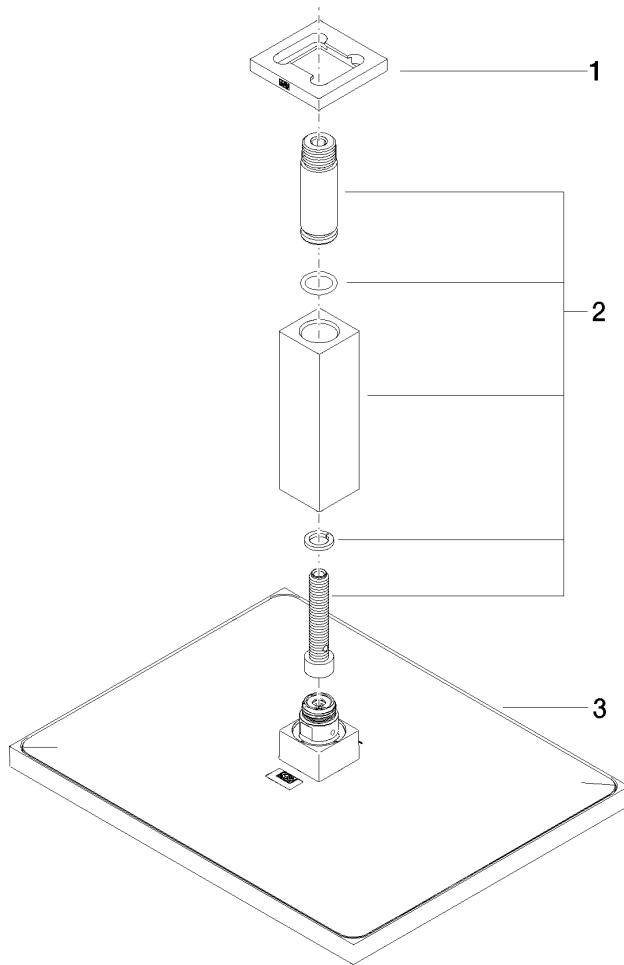

Rain shower with ceiling fixing 300 x 240 mm - Brushed Dark Platinum

IMO

28 775 980

Fits: IMO, MEM, CL.1

- rain shower 300 x 240mm
- PURE RAIN, max. flow rate 20 l/min (at 3 bar)
- Function from: 12 l/min
- distance between ceiling and lower edge of the shower 165mm
- rosette 60 x 60, as required
- 1/2" connection
- with anti-scale system
- quick clearing
- WRAS 1707033

Recommended miscellaneous

Concealed wall elbow -

35 085 970 90

- max. recess depth 163 mm
- min. recess depth 90 mm

28 775 980

mm [inches]

Certificates

LGA_29232.

WRAS_2212012.

LGA_38662.

28 775 980

Spare parts list

No.	Item Number	Name	Quantity used	Delivery time
1	09 27 98 017-99	rosette	1	30
2	90 11 10 092 00-99	connection	1	30
3	04 12 05 063 00-99	shower	1	30